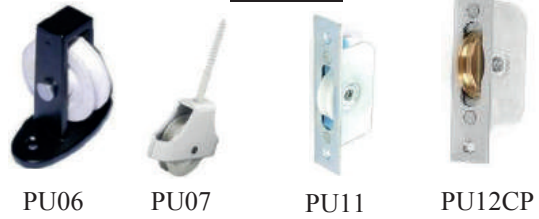

Pulleys

Sash Window Fasteners

- SF1 - EB Fitch Fasteners
- SF2 - ZP Fitch Fasteners
- SF3 - EB Screw Sash Fasteners
- SF4 - ZP Screw Sash Fasteners

Sash Window Fasteners - Clam Packed

- SF1C - EB Fitch Fasteners
- SF2C - ZP Fitch Fasteners
- SF3C - EB Screw Sash Fasteners
- SF4C - ZP Screw Sash Fasteners