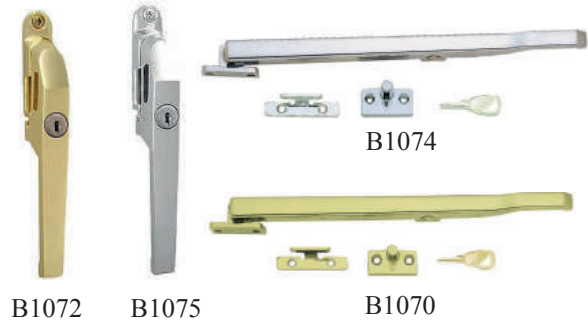

Locking Stays & Fasteners

- B1070 - EB Locking Casement Stay
- B1072 - EB Locking Casement Fastener
- B1071 - White Locking Casement Stay
- B1073 - White Locking Casement Fastener
- B1074 - Chrome Locking Casement Stay
- B1075 - Chrome Locking Casement Fastener
- B1076 - Brushed Nickel Locking Casement Stay
- B1077 - Brushed Nickel Locking Casement Fastener