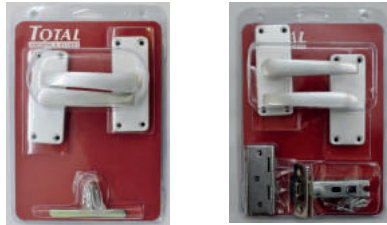

CA11C

CA11LP

- CA11C - SAA Latch Furniture
- CA10C - SAA Lock Furniture
- CA10AC - PAA Oval Lock Furniture
- CA10BC - SAA Bathroom Furniture
- CA10EC - SAA Euro Lock Furniture
- CA11LP - SAA Latch Pack
- CA10LP - SAA Lock Pack